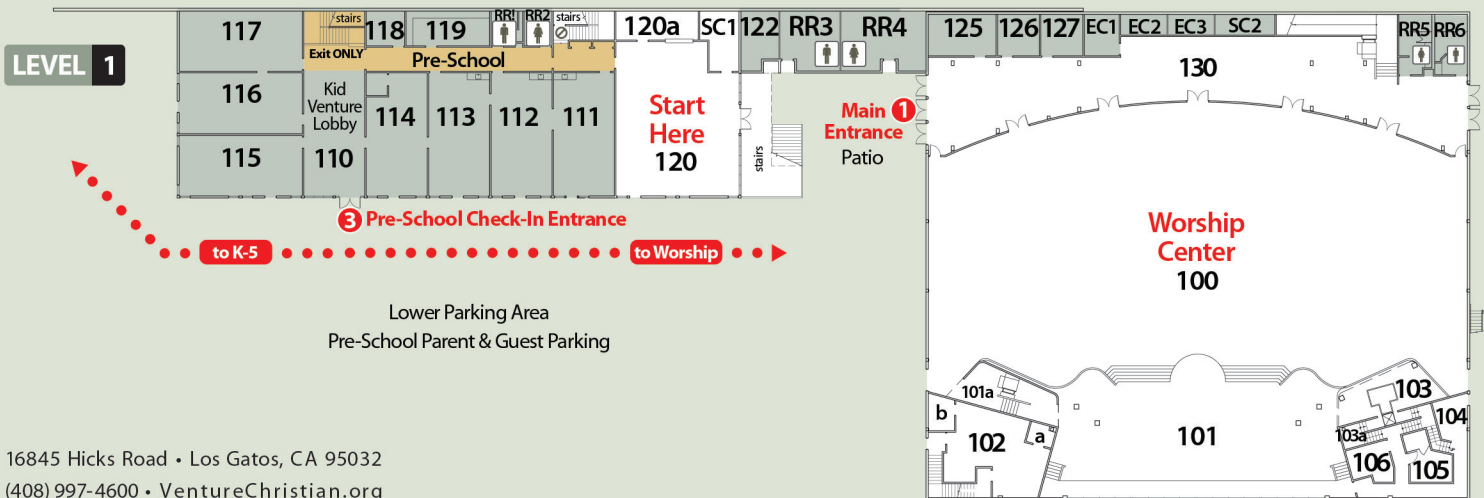

# Venture Church Site Map

Upper Parking Area

**LEVEL 3**

**6 Middle School Entrance**

key

- 1** Main Entrance
- 2** Main Entrance
- 3** Pre-School Check-In Entrance
- 4** Main Entrance
- 5** K-5 Check-In Entrance
- 6** Middle School Entrance
- 7** Main Entrance
- 8** High School Entrance
- 9** Handicap Entrance
- 10** Main Entrance

Secured Area

**LEVEL 2**

**5 K-5 Check-In Entrance**

**7 Main Entrance 8 High School Entrance**

**Venue 2 200**

**Main Entrance 4**

**Adult Community**

**to Worship**

**9 Handicap Entrance**

**2 Main Entrance**

**Worship Center**

**LEVEL 1**

**3 Pre-School Check-In Entrance**

**to K-5 to Worship**

**Main 1 Entrance Patio**

**Worship Center 100**

**10 Main Entrance**

Lower Parking Area

Pre-School Parent & Guest Parking