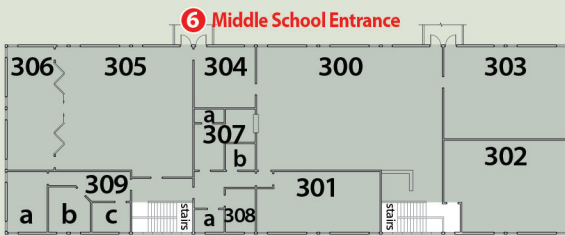

# Venture Church Site Map

Upper Parking Area

**LEVEL 3**

**6 Middle School Entrance**

key

- 1** Main Entrance
- 2** Main Entrance
- 3** Pre-School Check-In Entrance
- 4** Main Entrance
- 5** K-5 Check-In Entrance
- 6** Middle School Entrance
- 7** Main Entrance
- 8** High School Entrance
- 9** Handicap Entrance
- 10** Main Entrance

Secured Area

**LEVEL 2**

**5 K-5 Check-In Entrance**

**7 Main Entrance 8 High School Entrance**

**Venue 2 200**

**Main Entrance 4**

**Adult Community**

**to Worship**

**9 Handicap Entrance**

**2 Main Entrance**

**Worship Center**

**LEVEL 1**

**3 Pre-School Check-In Entrance**

**to K-5 to Worship**

**Main 1 Entrance Patio**

**Worship Center 100**